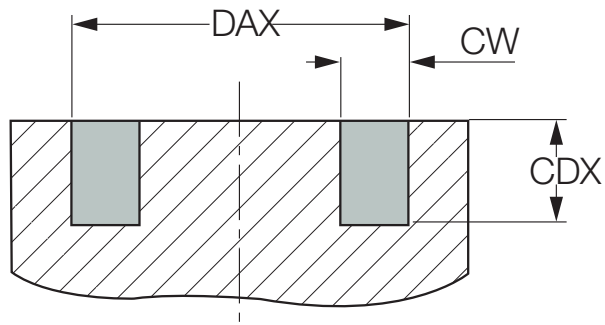

**HSK63 HATA+IH-HFAIR**  
**C6 HATA+IH-HFAIR**

Adapters	CW (min)	CW (max)	CDX	DAX (min)	DAX (max)
HGAIR 12-3M	3	5.1	2	83.8	123.4
HGAIR 65-3T18	3	5.1	18	86	115
HGAIR 115-3T18	3	5.1	18	115	125.6
HFAIR 75C-4T30DG	4	6.9	30	85.2	124.8
HFAIR 70C-5T25DG	5	8.1	25	87.2	95
HFAIR 95C-5T35DG	5	8.1	35	95	126.8
HFAIR 70C-6T28DG	6	10.1	28	87.4	100
HFAIR 100C-6T32DG	6	10.1	32	100	127