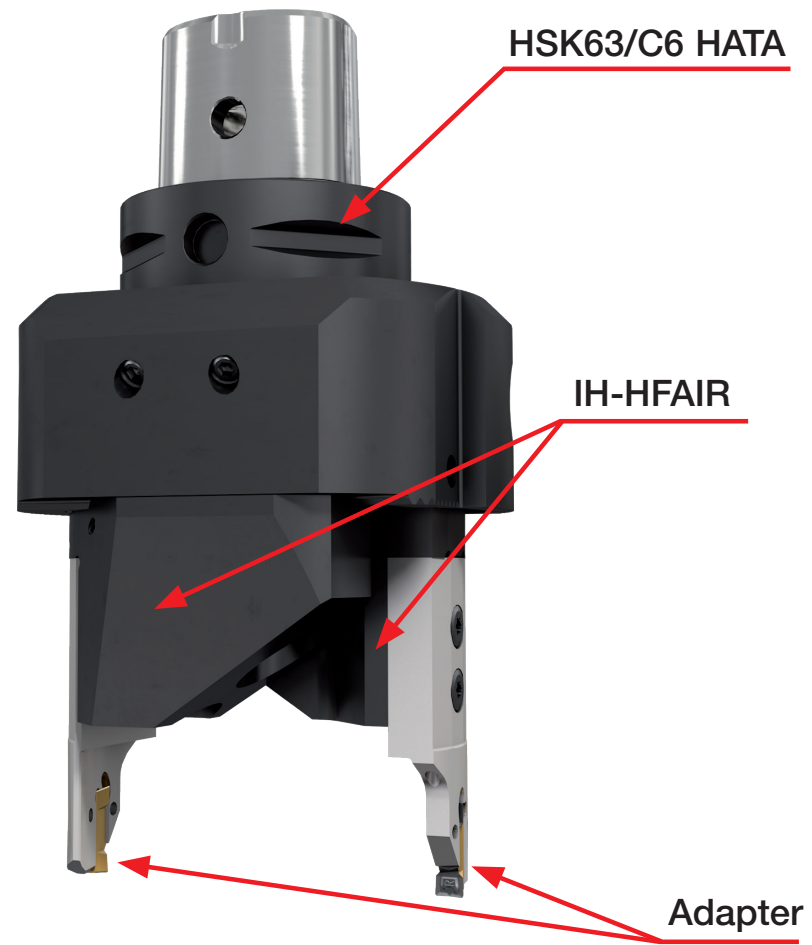

**HSK63 HATA+IH-HFAIR**  
**C6 HATA+IH-HFAIR**

Adapters	CW (min)	CW (max)	CDX	DAX (min)	DAX (max)
HGAIR 12-3M	3	5.1	2	83.8	123.4
HGAIR 65-3T18	3	5.1	18	86	115
HGAIR 115-3T18	3	5.1	18	115	125.6
HFAIR 75C-4T30DG	4	6.9	30	85.2	124.8
HFAIR 70C-5T25DG	5	8.1	25	87.2	95
HFAIR 95C-5T35DG	5	8.1	35	95	126.8
HFAIR 70C-6T28DG	6	10.1	28	87.4	100
HFAIR 100C-6T32DG	6	10.1	32	100	127