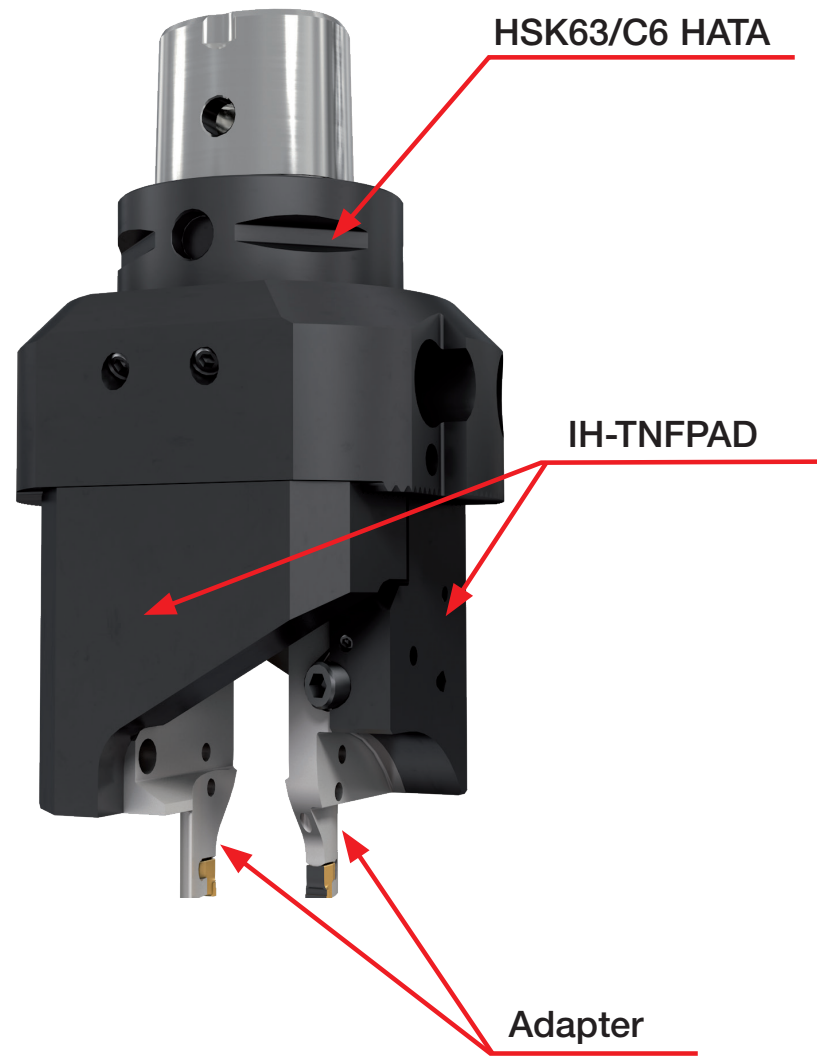

HSK63 HATA + IH-TNFPAD
C6 HATA + IH-TNFPAD

Designation	CW (min)	CW (max)	CDX	DAX (min)	DAX (max)
TNFPAD-XL 4R-35T35-JHP	4.00	6.90	35.00	35.0	53.0
TNFPAD-XL 4R-45T35-JHP	4.00	6.90	35.00	45.0	68.0
TNFPAD-XL 5R-60T40-JHP	5.00	8.90	40.00	60.0	90.0