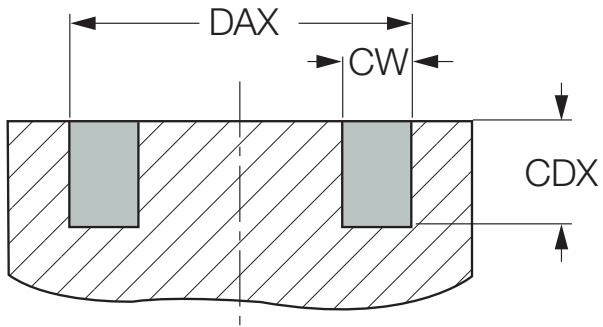

HSK63 HATA + IH-TNFPAD
C6 HATA + IH-TNFPAD

Designation	CW (min)	CW (max)	CDX	DAX (min)	DAX (max)
TNFPAD-XL 4R-35T35-JHP	4.00	6.90	35.00	35.0	53.0
TNFPAD-XL 4R-45T35-JHP	4.00	6.90	35.00	45.0	68.0
TNFPAD-XL 5R-60T40-JHP	5.00	8.90	40.00	60.0	90.0