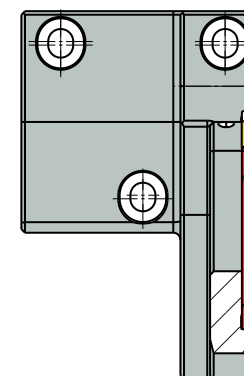

Identification Key

V60 SQL-L-D82-JHP

V60 SQL-R-D82-JHP

V60 SQR-L-D82-JHP

V60 SQR-R-D82-JHP

L- Holder (prism) orientation
L- Pocket side

L- Holder (prism) orientation
R- Pocket side

R- Holder (prism) orientation
L- Pocket side

R- Holder (prism) orientation
R- Pocket side