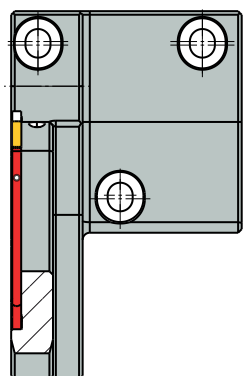

Identification Key

V60 SQL-L-D82-JHP

V60 SQL-R-D82-JHP

V60 SQR-L-D82-JHP

V60 SQR-R-D82-JHP

L- Holder (prism) orientation
L- Pocket side

L- Holder (prism) orientation
R- Pocket side

R- Holder (prism) orientation
L- Pocket side

R- Holder (prism) orientation
R- Pocket side