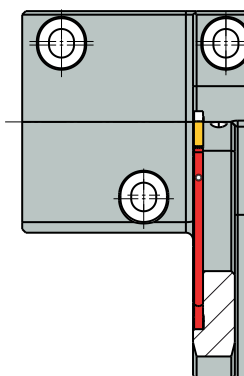

Identification Key

V60 SQL-L-D82-JHP

V60 SQL-R-D82-JHP

V60 SQR-L-D82-JHP

V60 SQR-R-D82-JHP

L- Holder (prism) orientation
L- Pocket side

L- Holder (prism) orientation
R- Pocket side

R- Holder (prism) orientation
L- Pocket side

R- Holder (prism) orientation
R- Pocket side