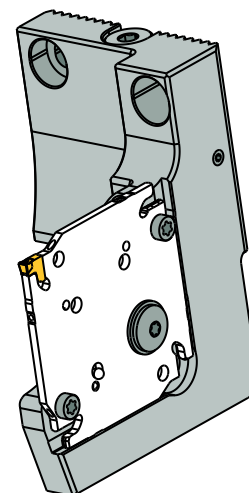

Identification Key

V60 SQL-L-D82-JHP

V60 SQL-R-D82-JHP

V60 SQR-L-D82-JHP

V60 SQR-R-D82-JHP

L- Holder (prism) orientation
L- Pocket side

L- Holder (prism) orientation
R- Pocket side

R- Holder (prism) orientation
L- Pocket side

R- Holder (prism) orientation
R- Pocket side