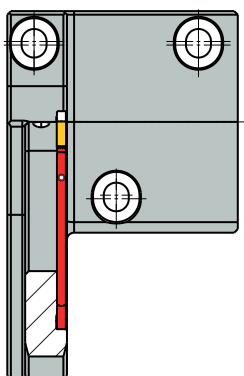

Identification Key

V60 SQL-L-D82-JHP

V60 SQL-R-D82-JHP

V60 SQR-L-D82-JHP

V60 SQR-R-D82-JHP

L- Holder (prism) orientation
L- Pocket side

L- Holder (prism) orientation
R- Pocket side

R- Holder (prism) orientation
L- Pocket side

R- Holder (prism) orientation
R- Pocket side