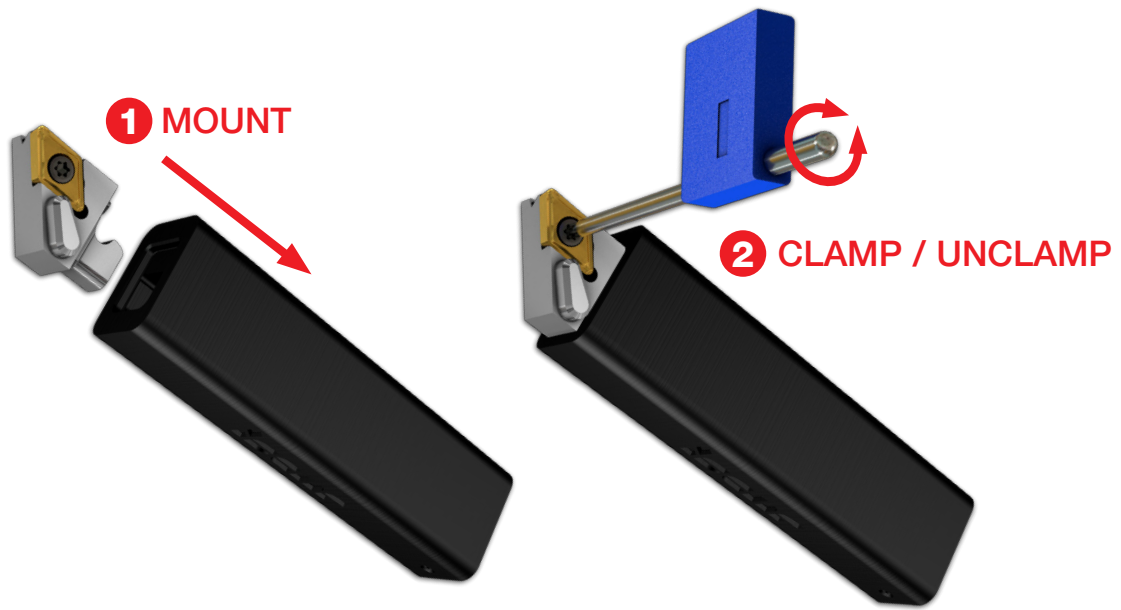

Auxiliary Handle for Easy Insert Indexing NQCH Head

Double-Sided Handle, for Both 12 and 16 Head Sizes